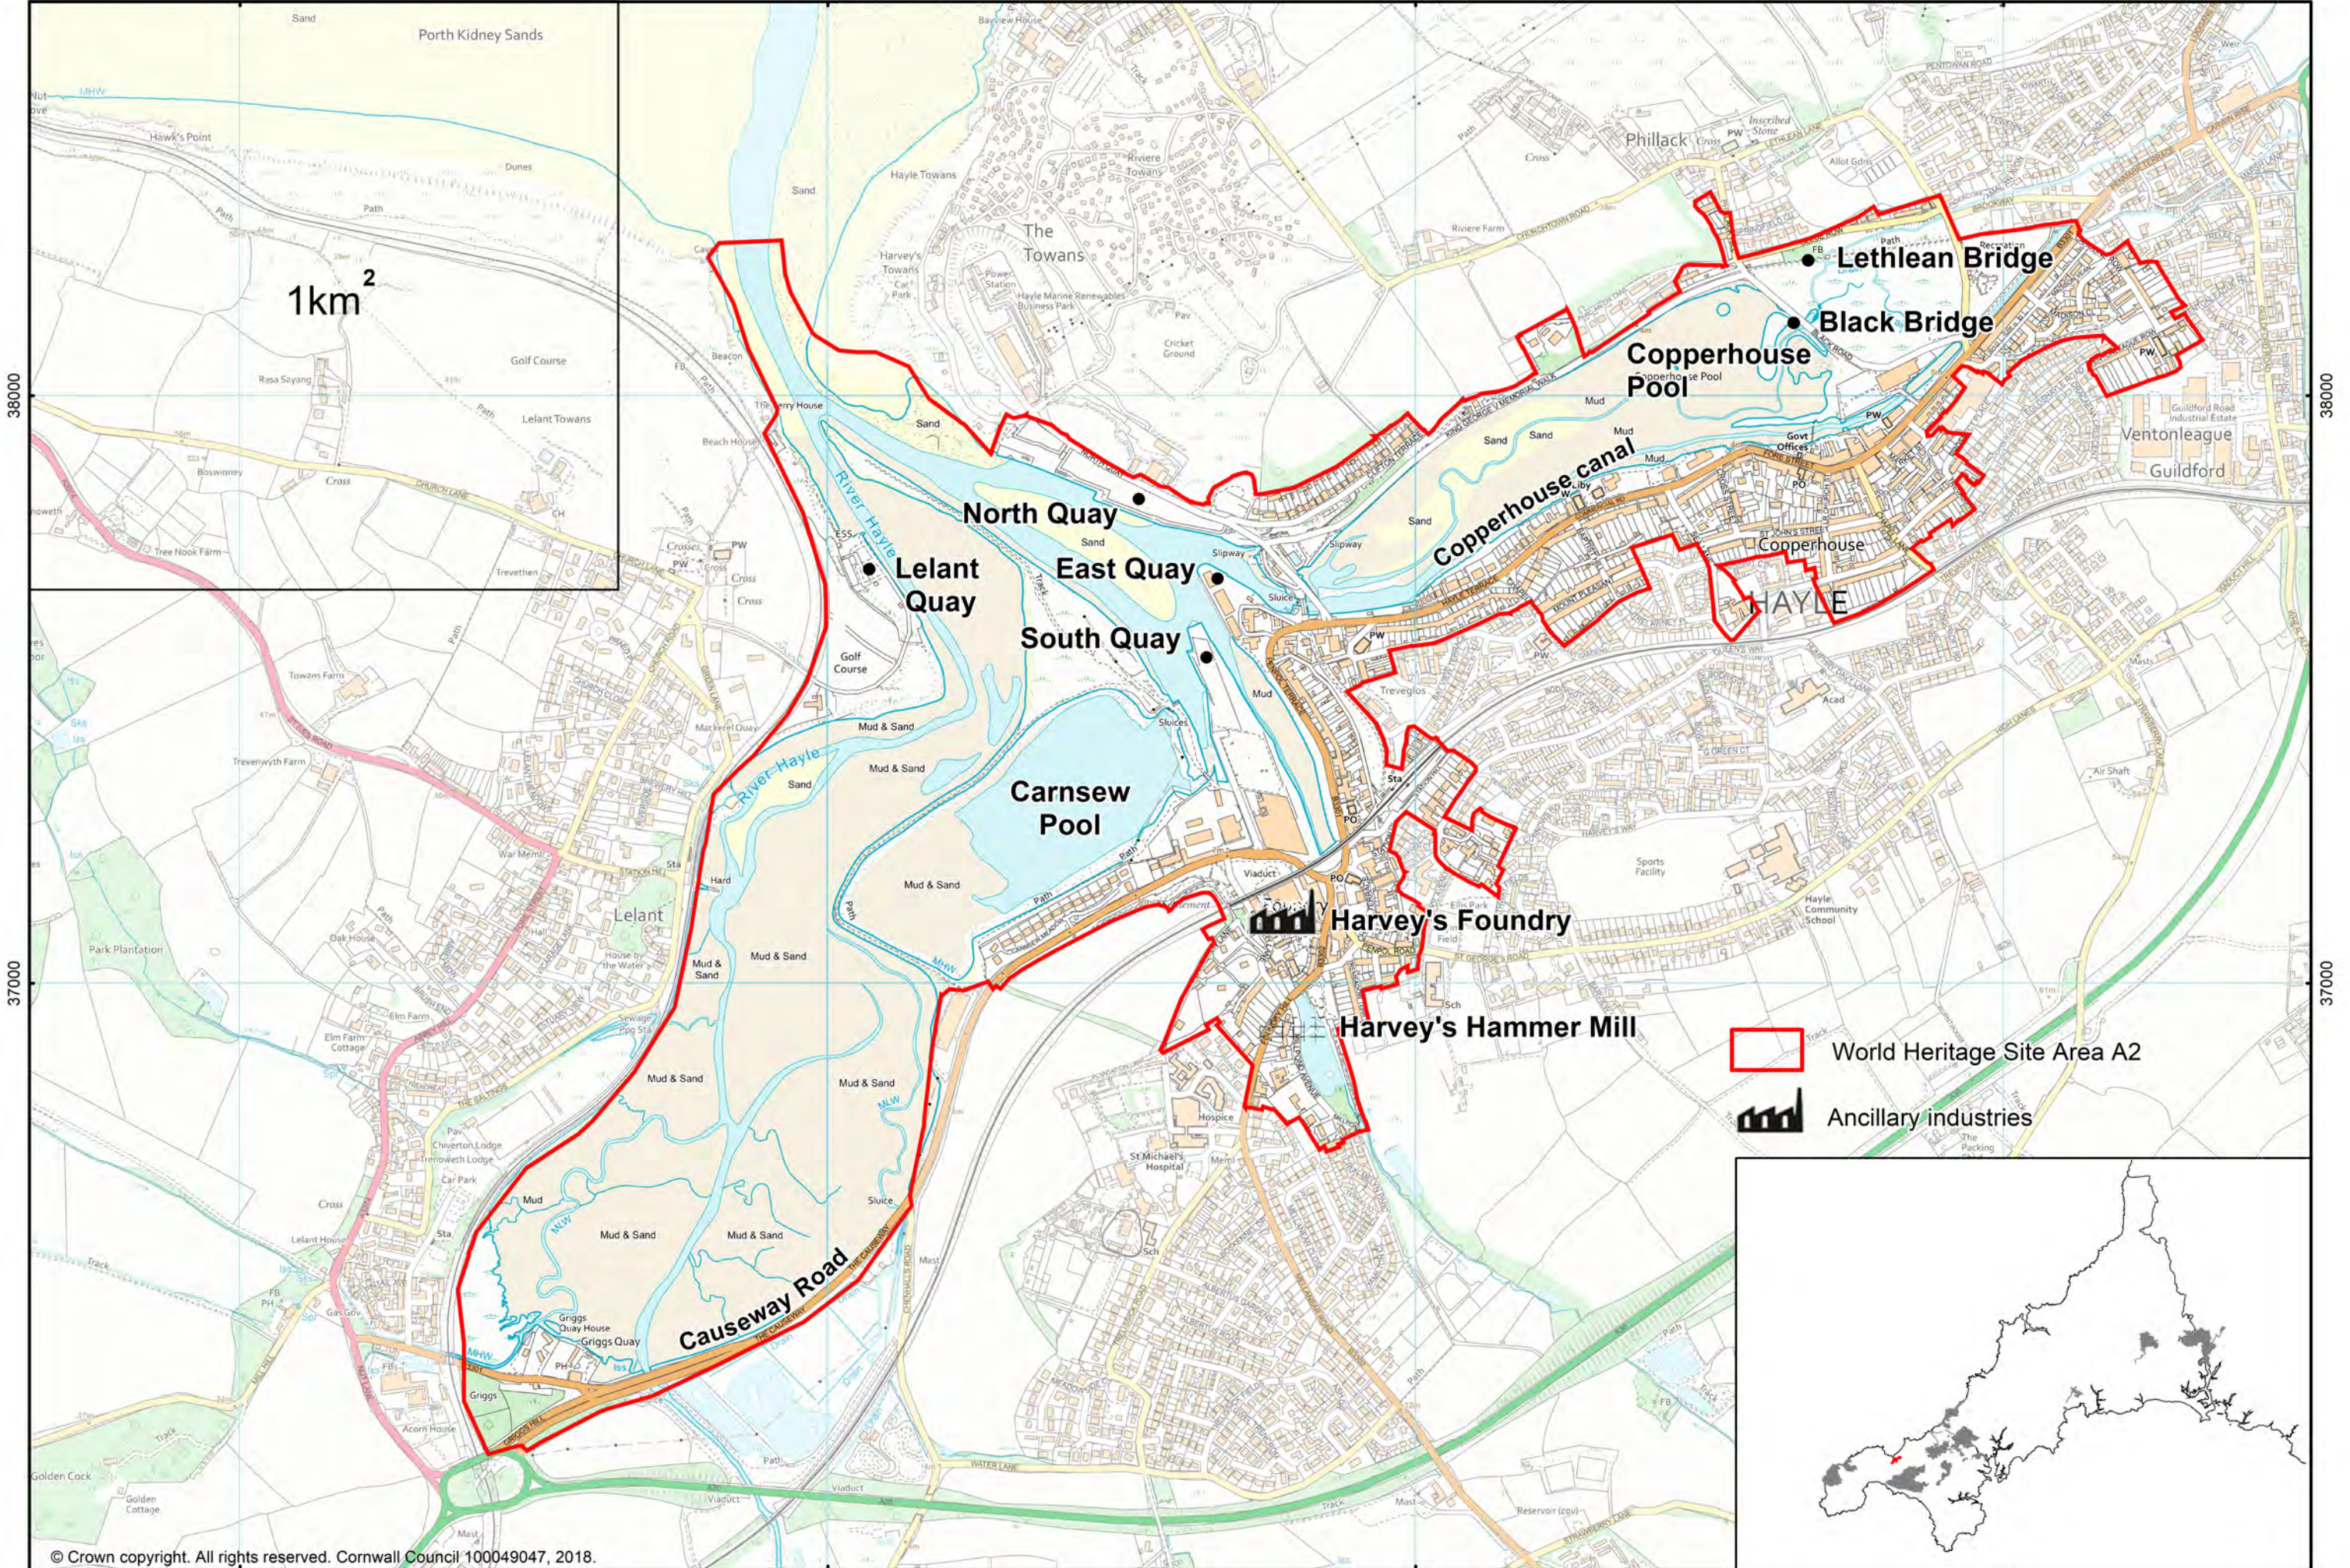

Area A2 Port of Hayle - Notable Sites

154000

155000

156000

157000

1km²

 World Heritage Site Area A2
 Ancillary industries

154000

155000

156000

157000